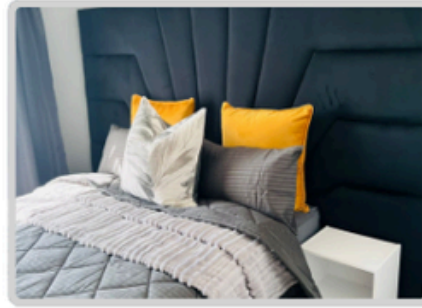

**HEADBOARD & BASE**

Compact design, comfy support, built to last effortlessly

Price : ~~R4500.00~~ R4800.00

**DOUBLE AND QUEEN HEADBOARD**

Elegant style, strong build, comfort made for you

Price : R 4500.00

**HEADBOARD**

Space-saving beauty, superior comfort, crafted for longevity.

Price : R 4800.00

**HEADBOARD**

Modern shape, premium comfort, durability you can trust

Price : R 3000.00

**TV STAND**

Sleek design, sturdy build, perfect for modern spaces